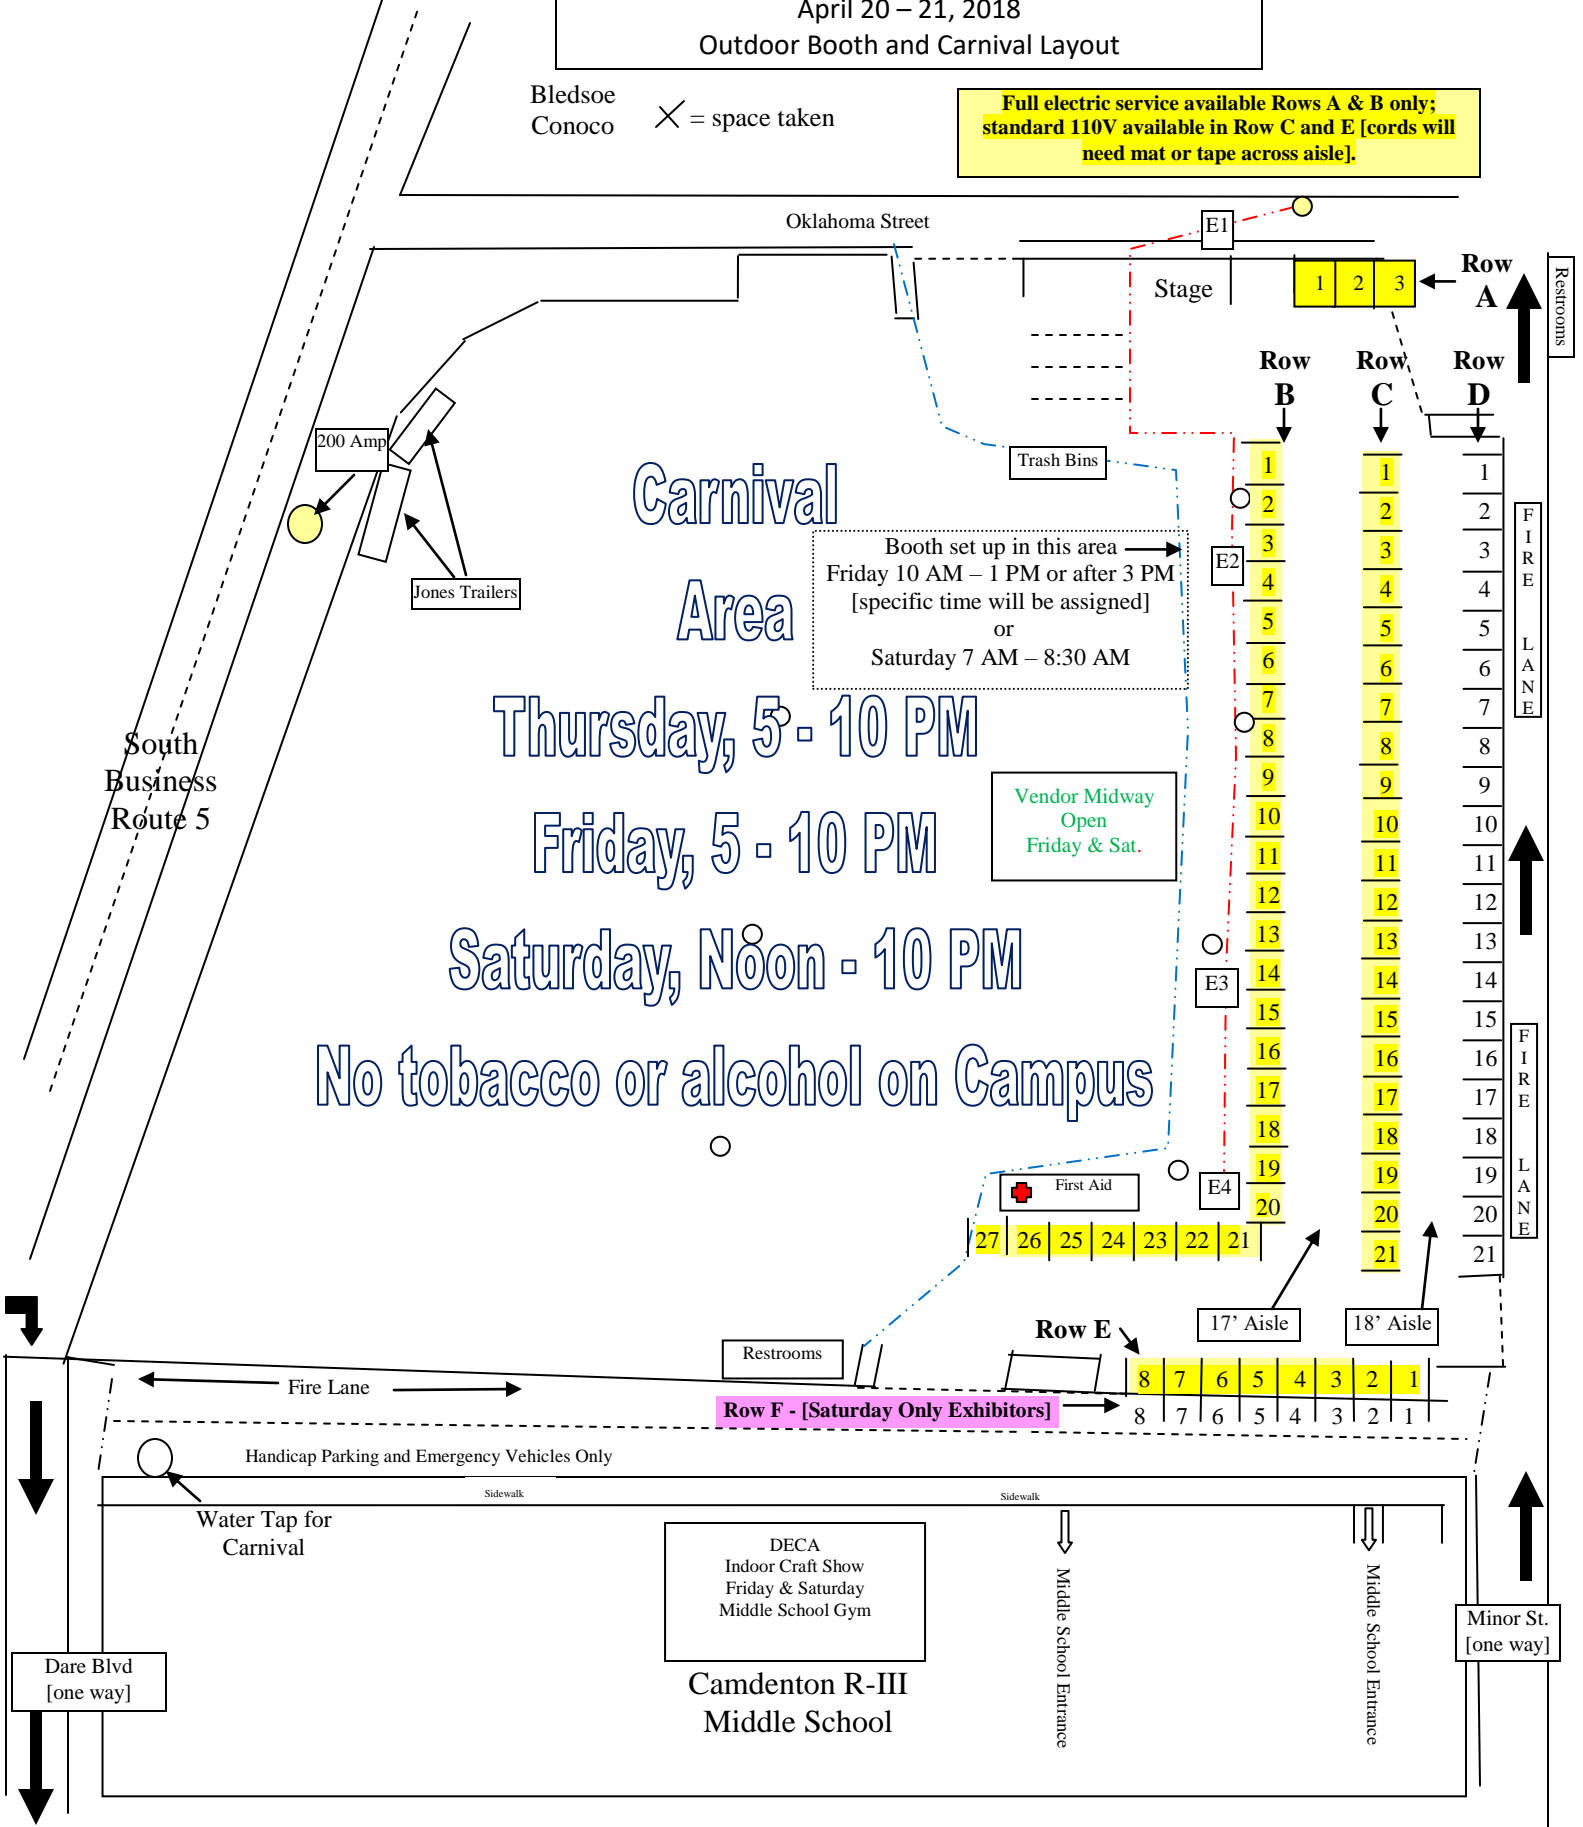

68th Annual Dogwood Festival

April 20 – 21, 2018
Outdoor Booth and Carnival Layout

Bledsoe
Conoco X = space taken

**Full electric service available Rows A & B only;
standard 110V available in Row C and E [cords will need mat or tape across aisle].**

Carnival Area

Booth set up in this area
Friday 10 AM – 1 PM or after 3 PM
[specific time will be assigned]
or
Saturday 7 AM – 8:30 AM

Thursday, 5 - 10 PM
Friday, 5 - 10 PM
Saturday, Noon - 10 PM

No tobacco or alcohol on Campus

Vendor Midway
Open
Friday & Sat.

Restrooms

Row F - [Saturday Only Exhibitors]

DECA
Indoor Craft Show
Friday & Saturday
Middle School Gym

Camdenton R-III
Middle School

Minor St.
[one way]