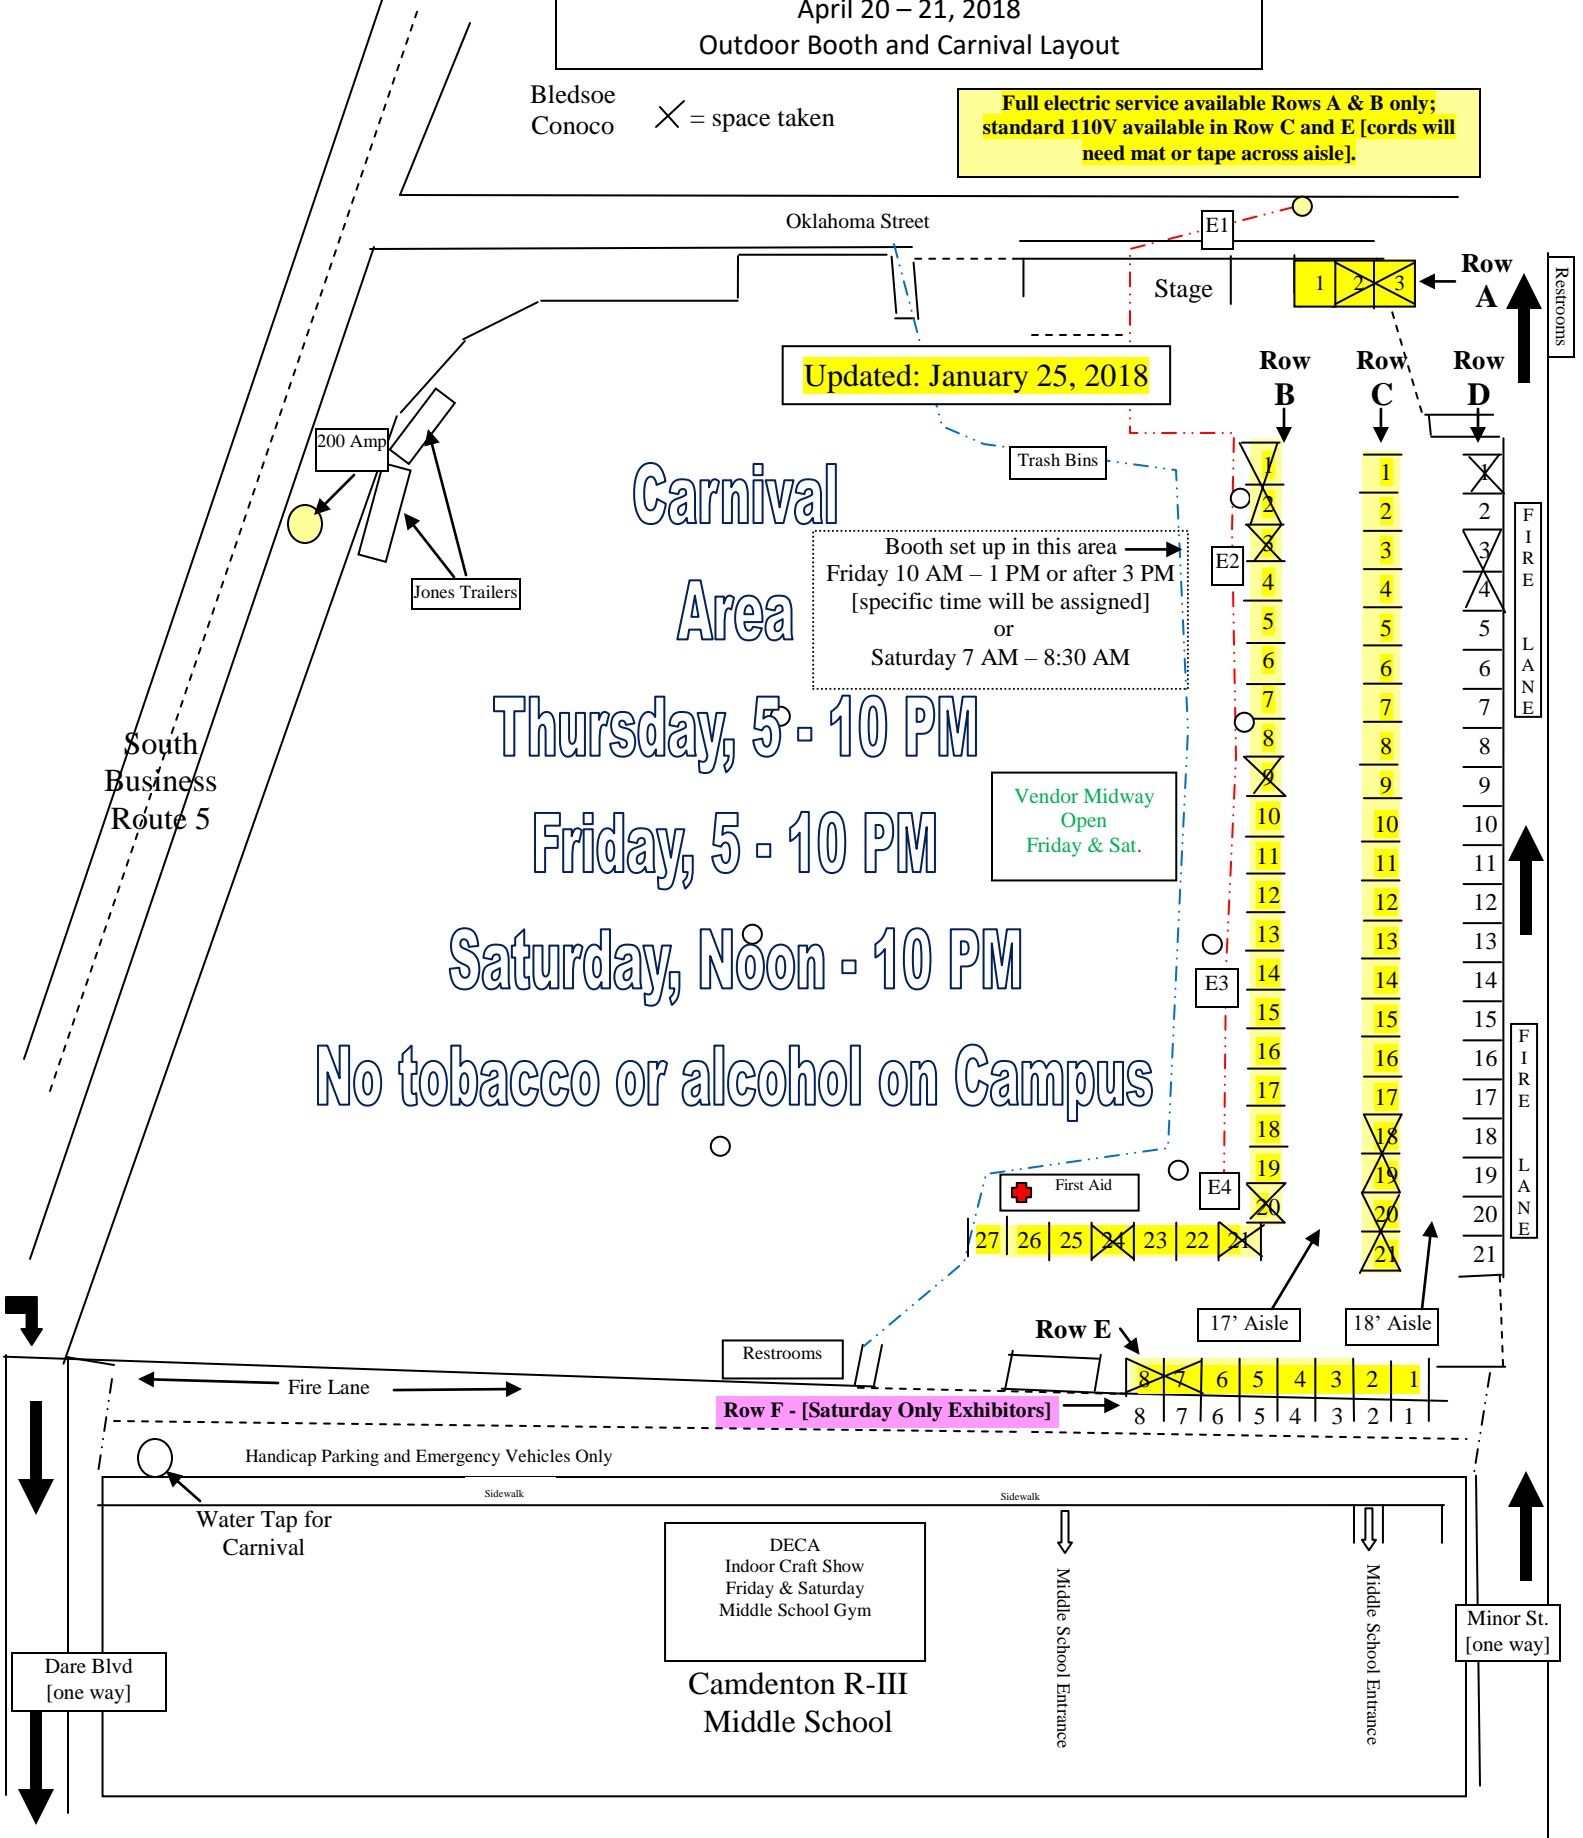

68th Annual Dogwood Festival

April 20 – 21, 2018
Outdoor Booth and Carnival Layout

Bledsoe
Conoco X = space taken

Full electric service available Rows A & B only;
standard 110V available in Row C and E [cords will need mat or tape across aisle].

Updated: January 25, 2018

Booth set up in this area
Friday 10 AM – 1 PM or after 3 PM
[specific time will be assigned]
or
Saturday 7 AM – 8:30 AM

Vendor Midway
Open
Friday & Sat.

Thursday, 5 - 10 PM
Friday, 5 - 10 PM
Saturday, Noon - 10 PM
No tobacco or alcohol on Campus

Row F - [Saturday Only Exhibitors]

DECA
Indoor Craft Show
Friday & Saturday
Middle School Gym

Camdenton R-III
Middle School