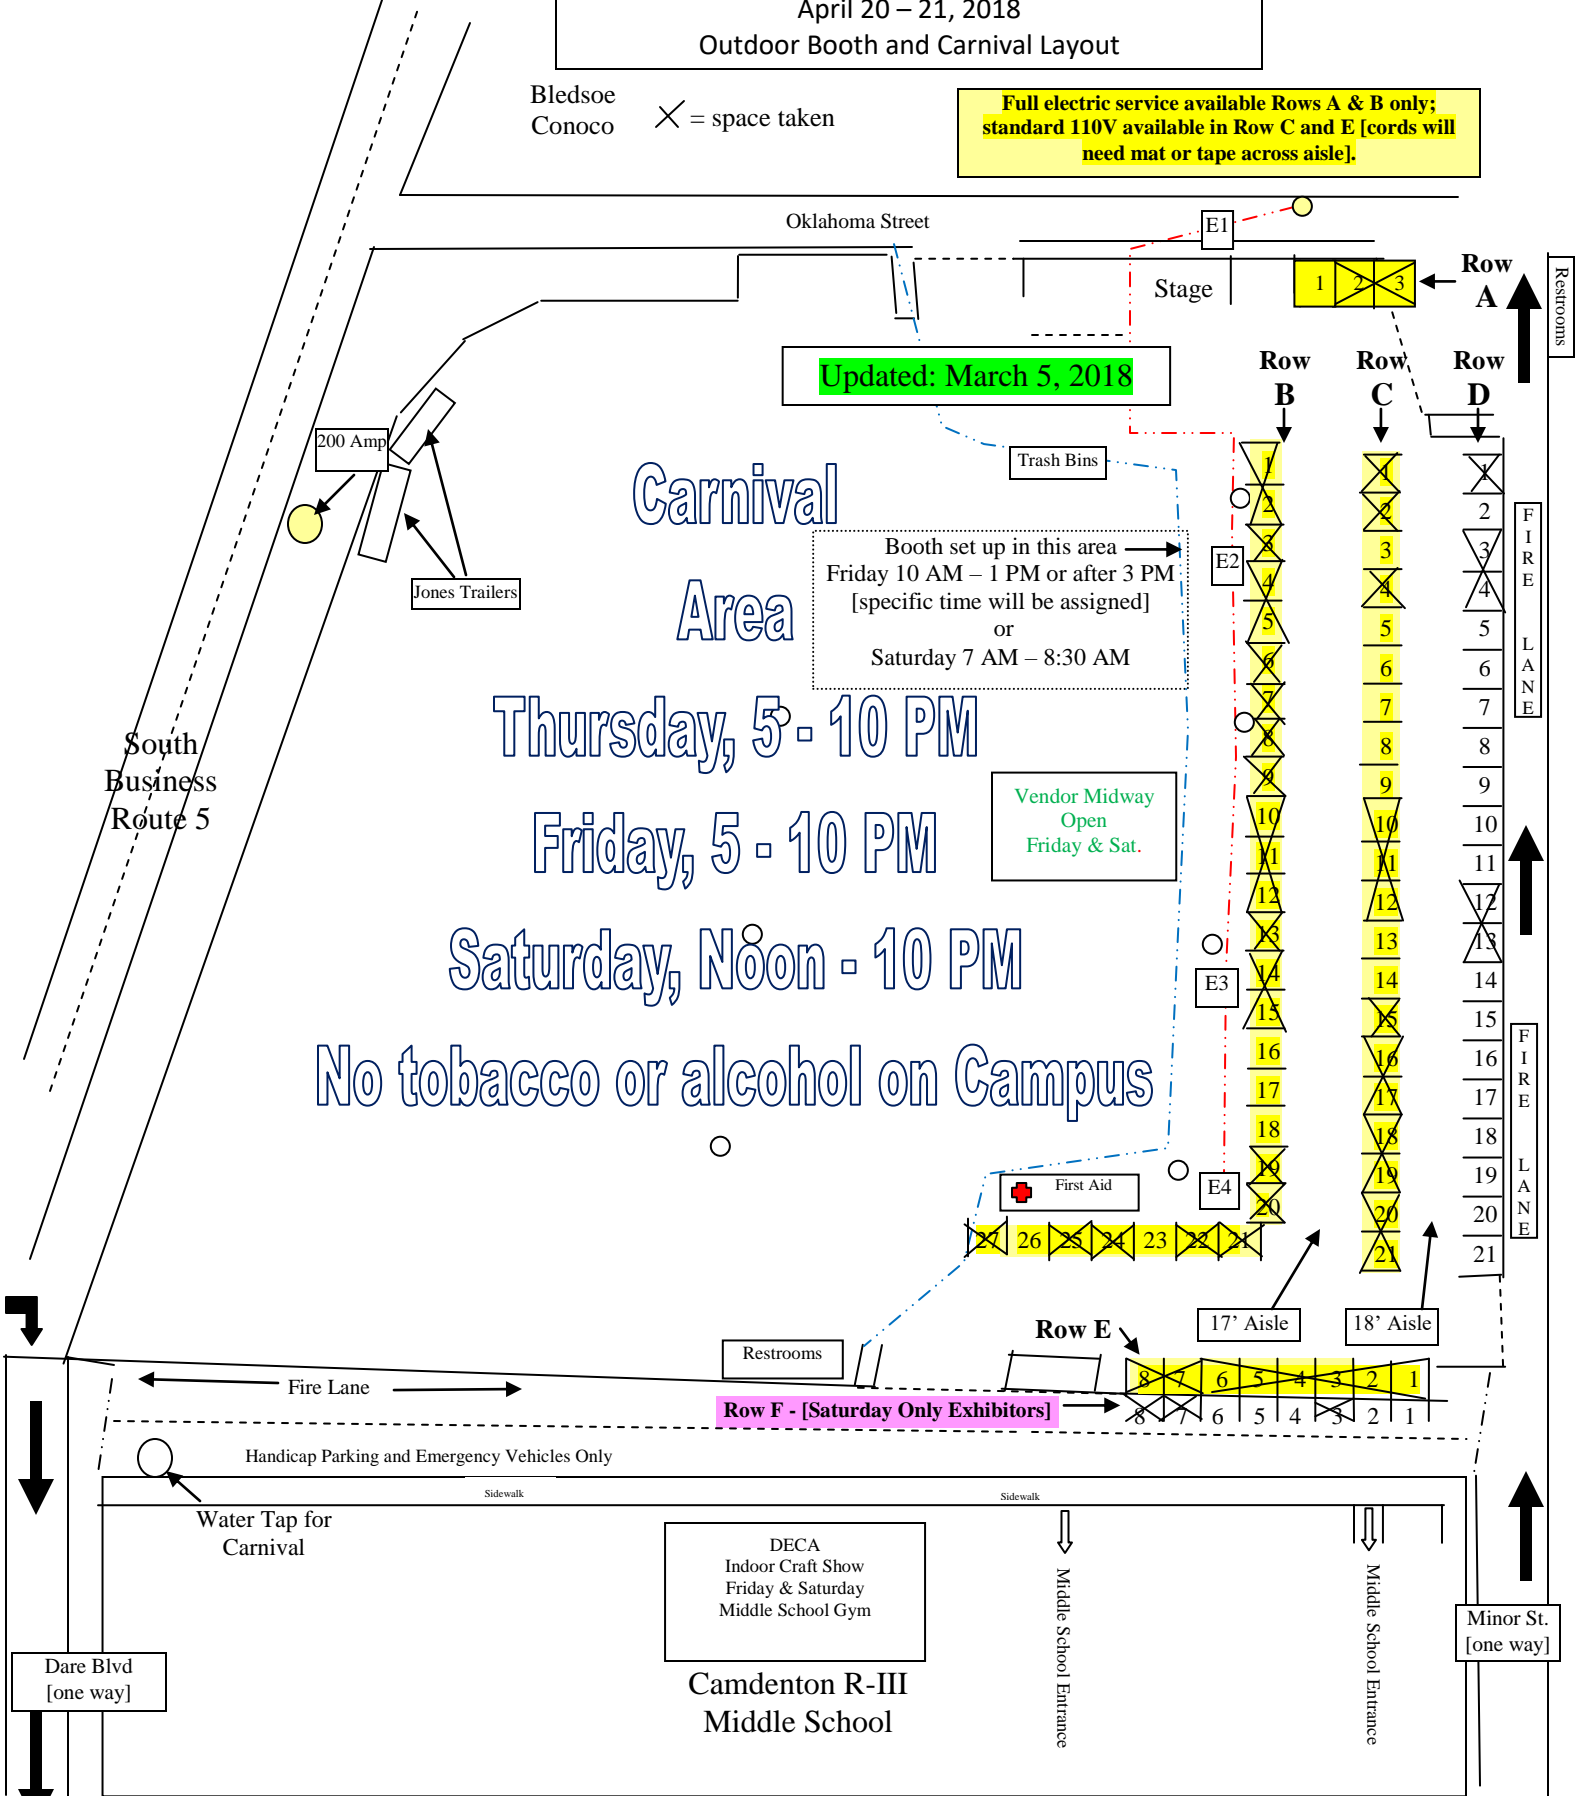

68th Annual Dogwood Festival

April 20 – 21, 2018
Outdoor Booth and Carnival Layout

Bledsoe
Conoco X = space taken

Full electric service available Rows A & B only;
standard 110V available in Row C and E [cords will need mat or tape across aisle].

Updated: March 5, 2018

Booth set up in this area
Friday 10 AM – 1 PM or after 3 PM
[specific time will be assigned]
or
Saturday 7 AM – 8:30 AM

Vendor Midway
Open
Friday & Sat.

Thursday, 5 - 10 PM
Friday, 5 - 10 PM
Saturday, Noon - 10 PM

No tobacco or alcohol on Campus

Row F - [Saturday Only Exhibitors]

DECA
Indoor Craft Show
Friday & Saturday
Middle School Gym

Camdenton R-III
Middle School