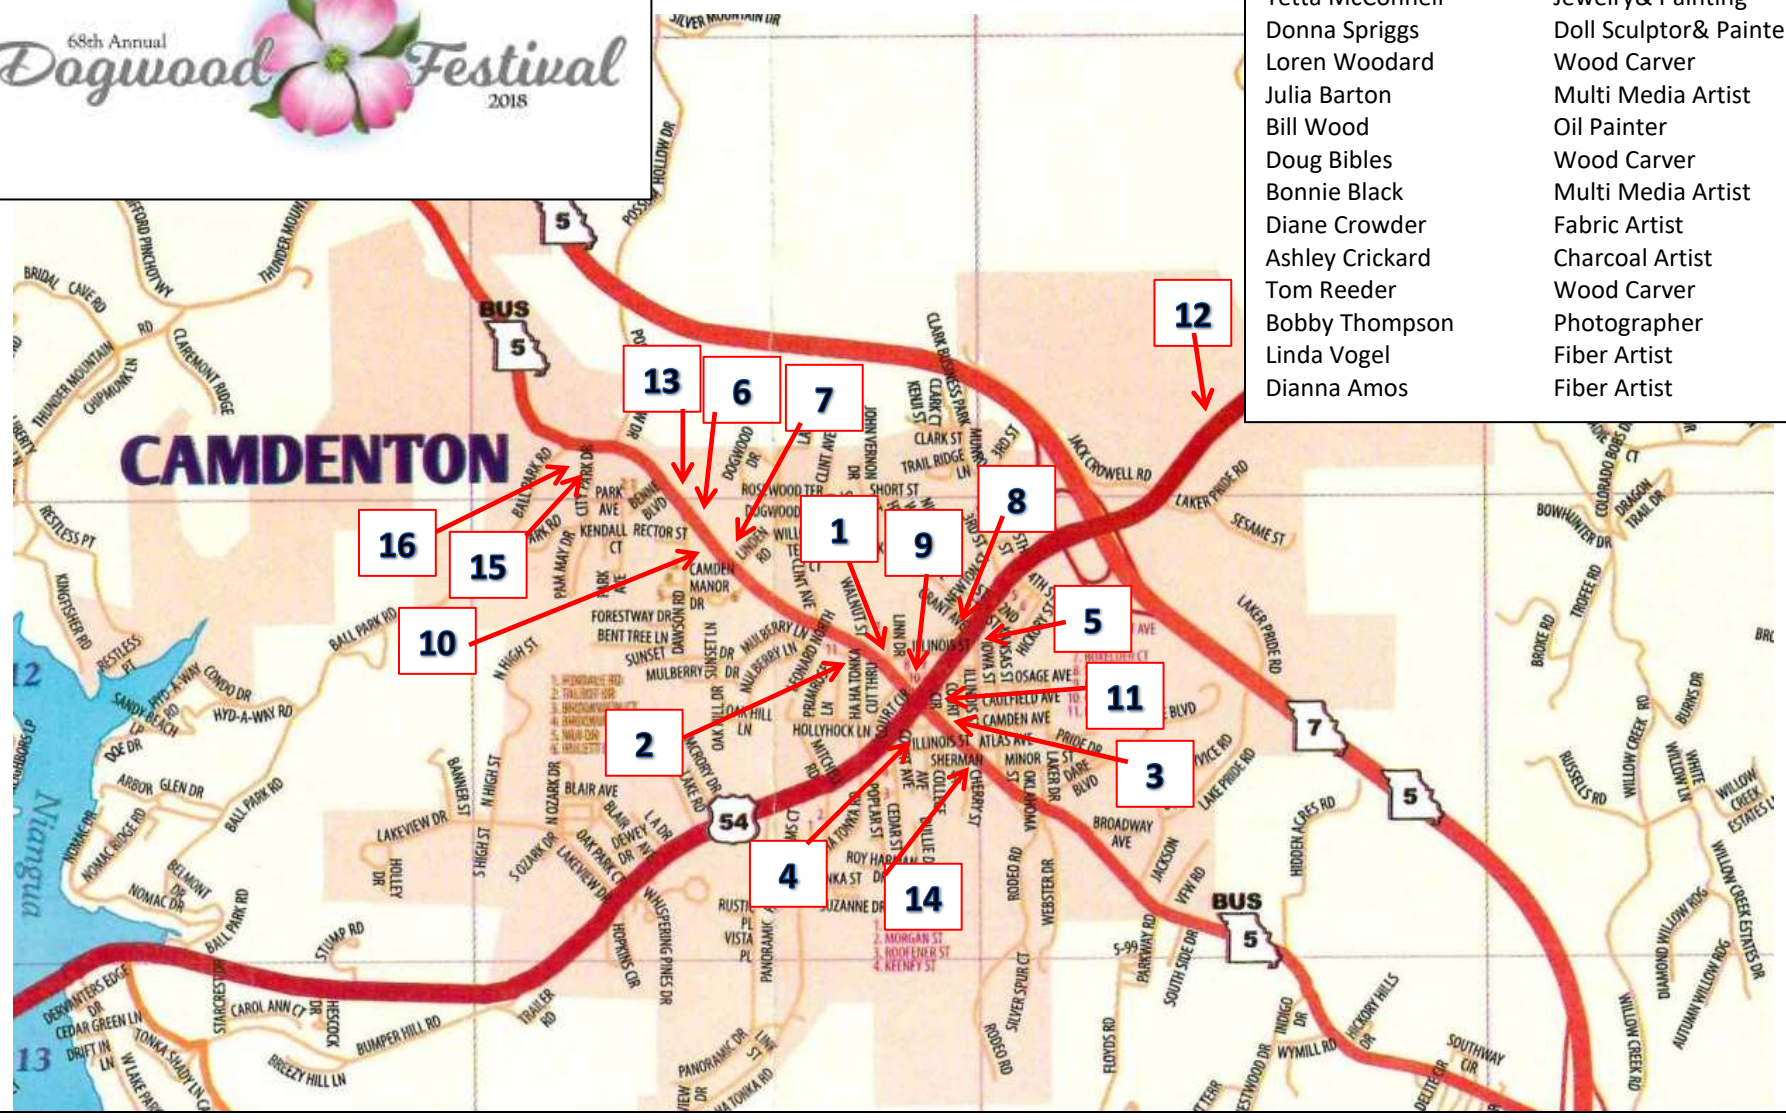

68th Annual  
*Dogwood Festival*  
2018

**Dogwood Festival Art Trail Artists**

- |                 |                         |
|-----------------|-------------------------|
| Yetta McConnell | Jewelry & Painting      |
| Donna Spriggs   | Doll Sculptor & Painter |
| Loren Woodard   | Wood Carver             |
| Julia Barton    | Multi Media Artist      |
| Bill Wood       | Oil Painter             |
| Doug Bibles     | Wood Carver             |
| Bonnie Black    | Multi Media Artist      |
| Diane Crowder   | Fabric Artist           |
| Ashley Crickard | Charcoal Artist         |
| Tom Reeder      | Wood Carver             |
| Bobby Thompson  | Photographer            |
| Linda Vogel     | Fiber Artist            |
| Dianna Amos     | Fiber Artist            |

**Dogwood Festival Art Trail Stops**

- |   |                                       |                                  |                                   |
|---|---------------------------------------|----------------------------------|-----------------------------------|
| 1] <b>Bill's Art Center and Gallery</b> | 5] <b>Heritage Bank of the Ozarks</b> | 9] <b>Ozarkland</b>              | 13] <b>Lake Sun</b>               |
| 2] <b>First National Bank</b>           | 6] <b>Chuckwagon Restaurant</b>       | 10] <b>Mr. McCheezy</b>          | 14] <b>Dogwood Thrift Store</b>   |
| 3] <b>Laker Drug</b>                    | 7] <b>Holiday Motors</b>              | 11] <b>Family Train Center</b>   | 15] <b>Vitamin Village</b>        |
| 4] <b>Fleeces to Pieces</b>             | 8] <b>Camdenton Glass</b>             | 12] <b>Jack's Sporting Goods</b> | 16] <b>Lakeside Office Supply</b> |