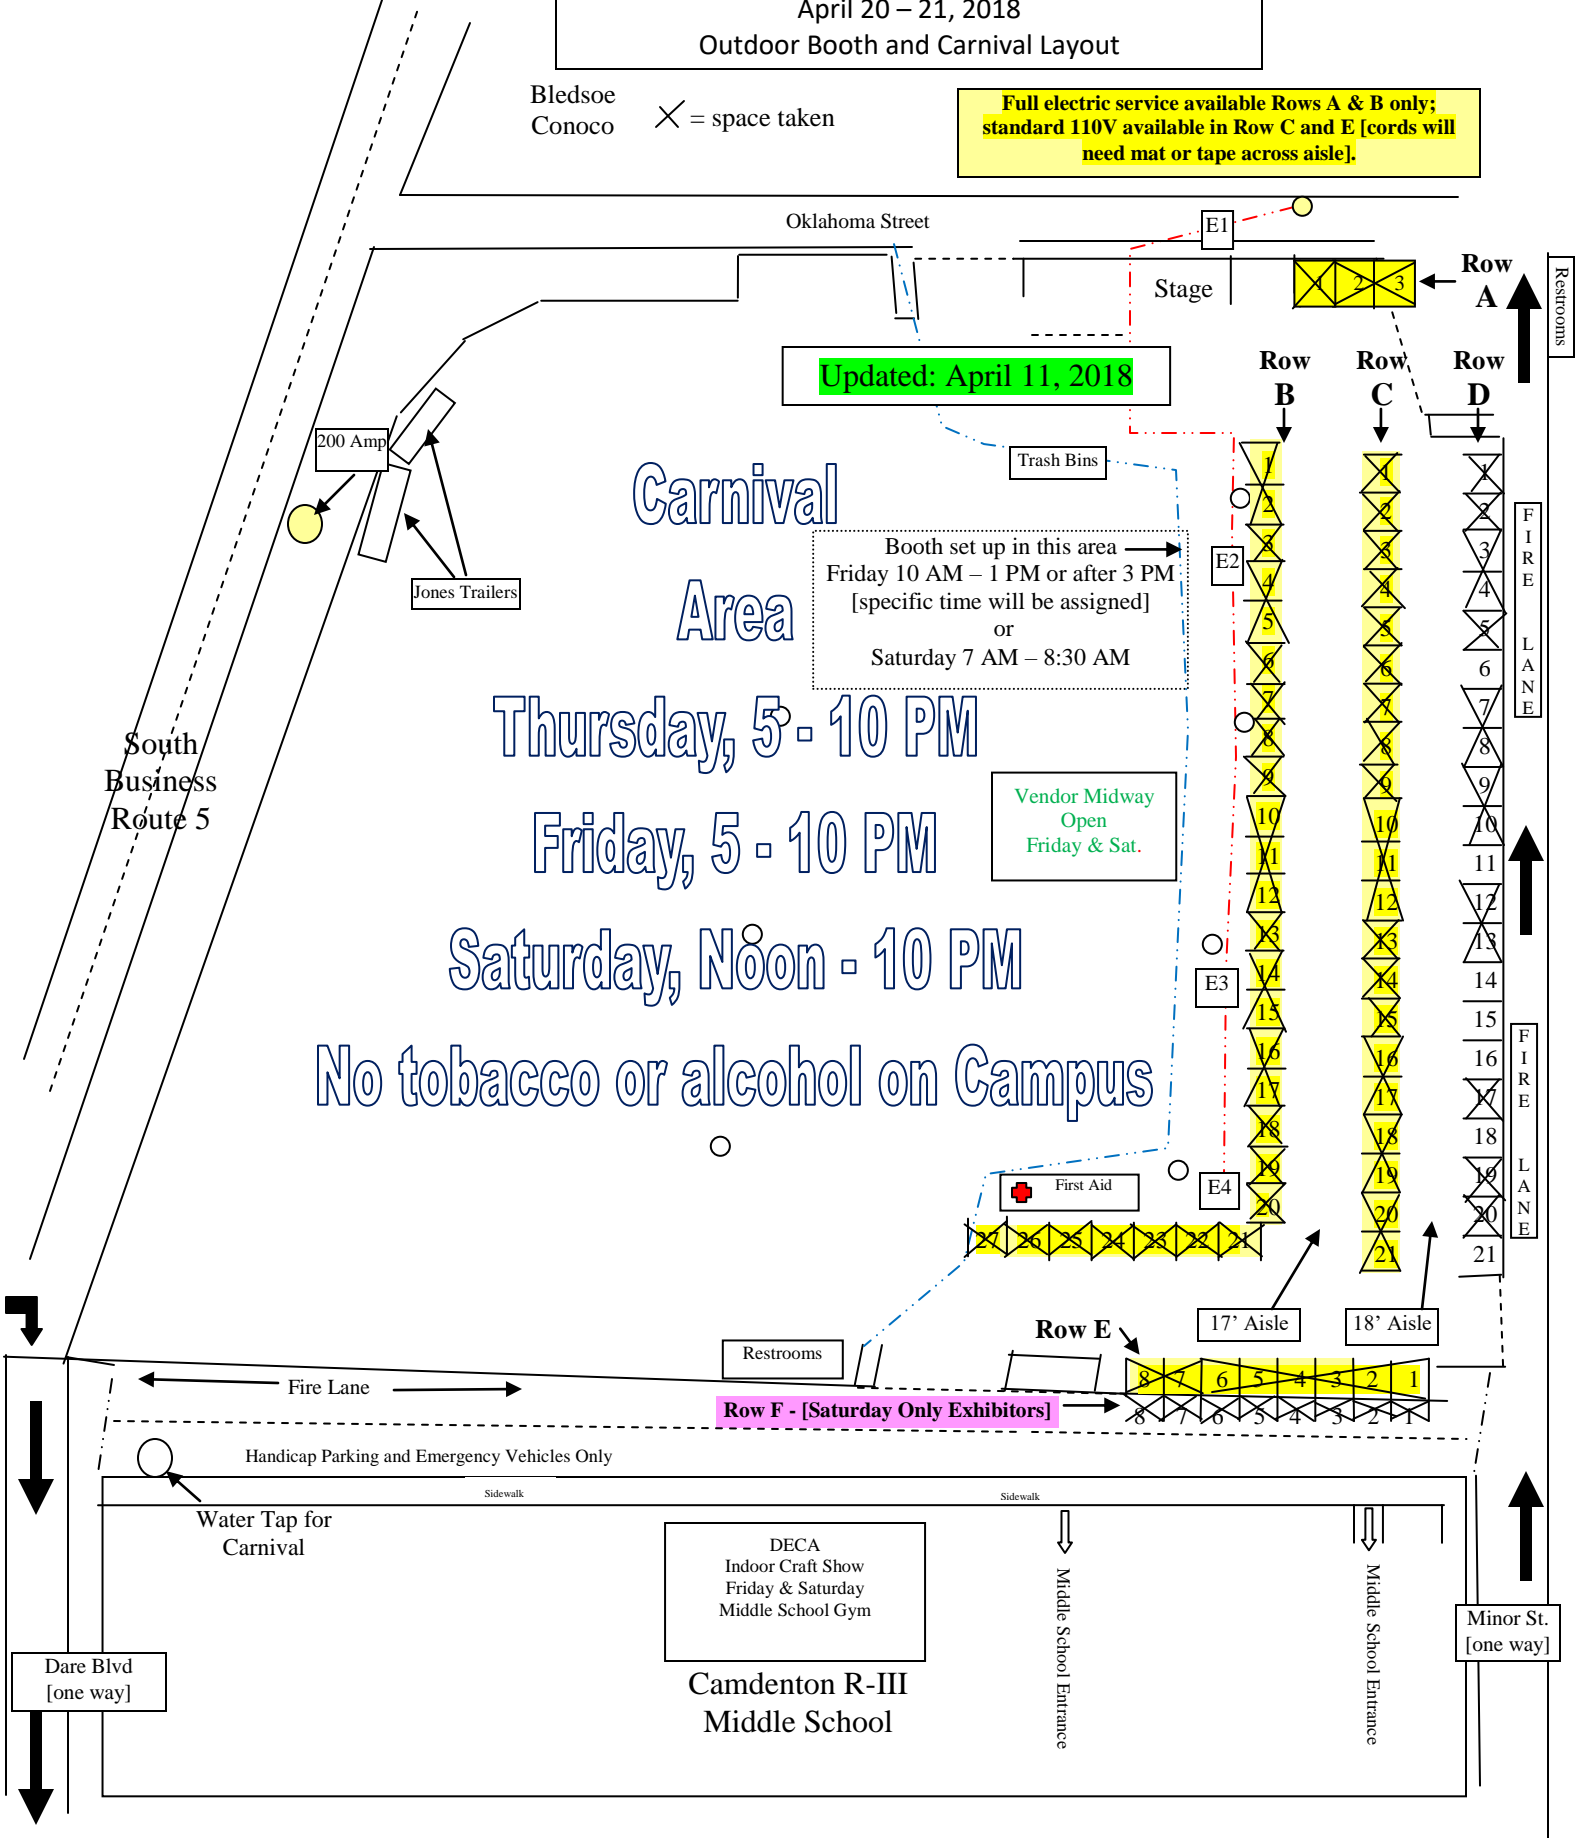

# 68th Annual Dogwood Festival

April 20 - 21, 2018  
Outdoor Booth and Carnival Layout

Bledsoe  
Conoco    X = space taken

Full electric service available Rows A & B only;  
standard 110V available in Row C and E [cords will need mat or tape across aisle].

Updated: April 11, 2018

Booth set up in this area  
Friday 10 AM - 1 PM or after 3 PM  
[specific time will be assigned]  
or  
Saturday 7 AM - 8:30 AM

Vendor Midway  
Open  
Friday & Sat.

Thursday, 5 - 10 PM  
Friday, 5 - 10 PM  
Saturday, Noon - 10 PM  
No tobacco or alcohol on Campus

Row F - [Saturday Only Exhibitors]

DECA  
Indoor Craft Show  
Friday & Saturday  
Middle School Gym

Camdenton R-III  
Middle School

Minor St.  
[one way]