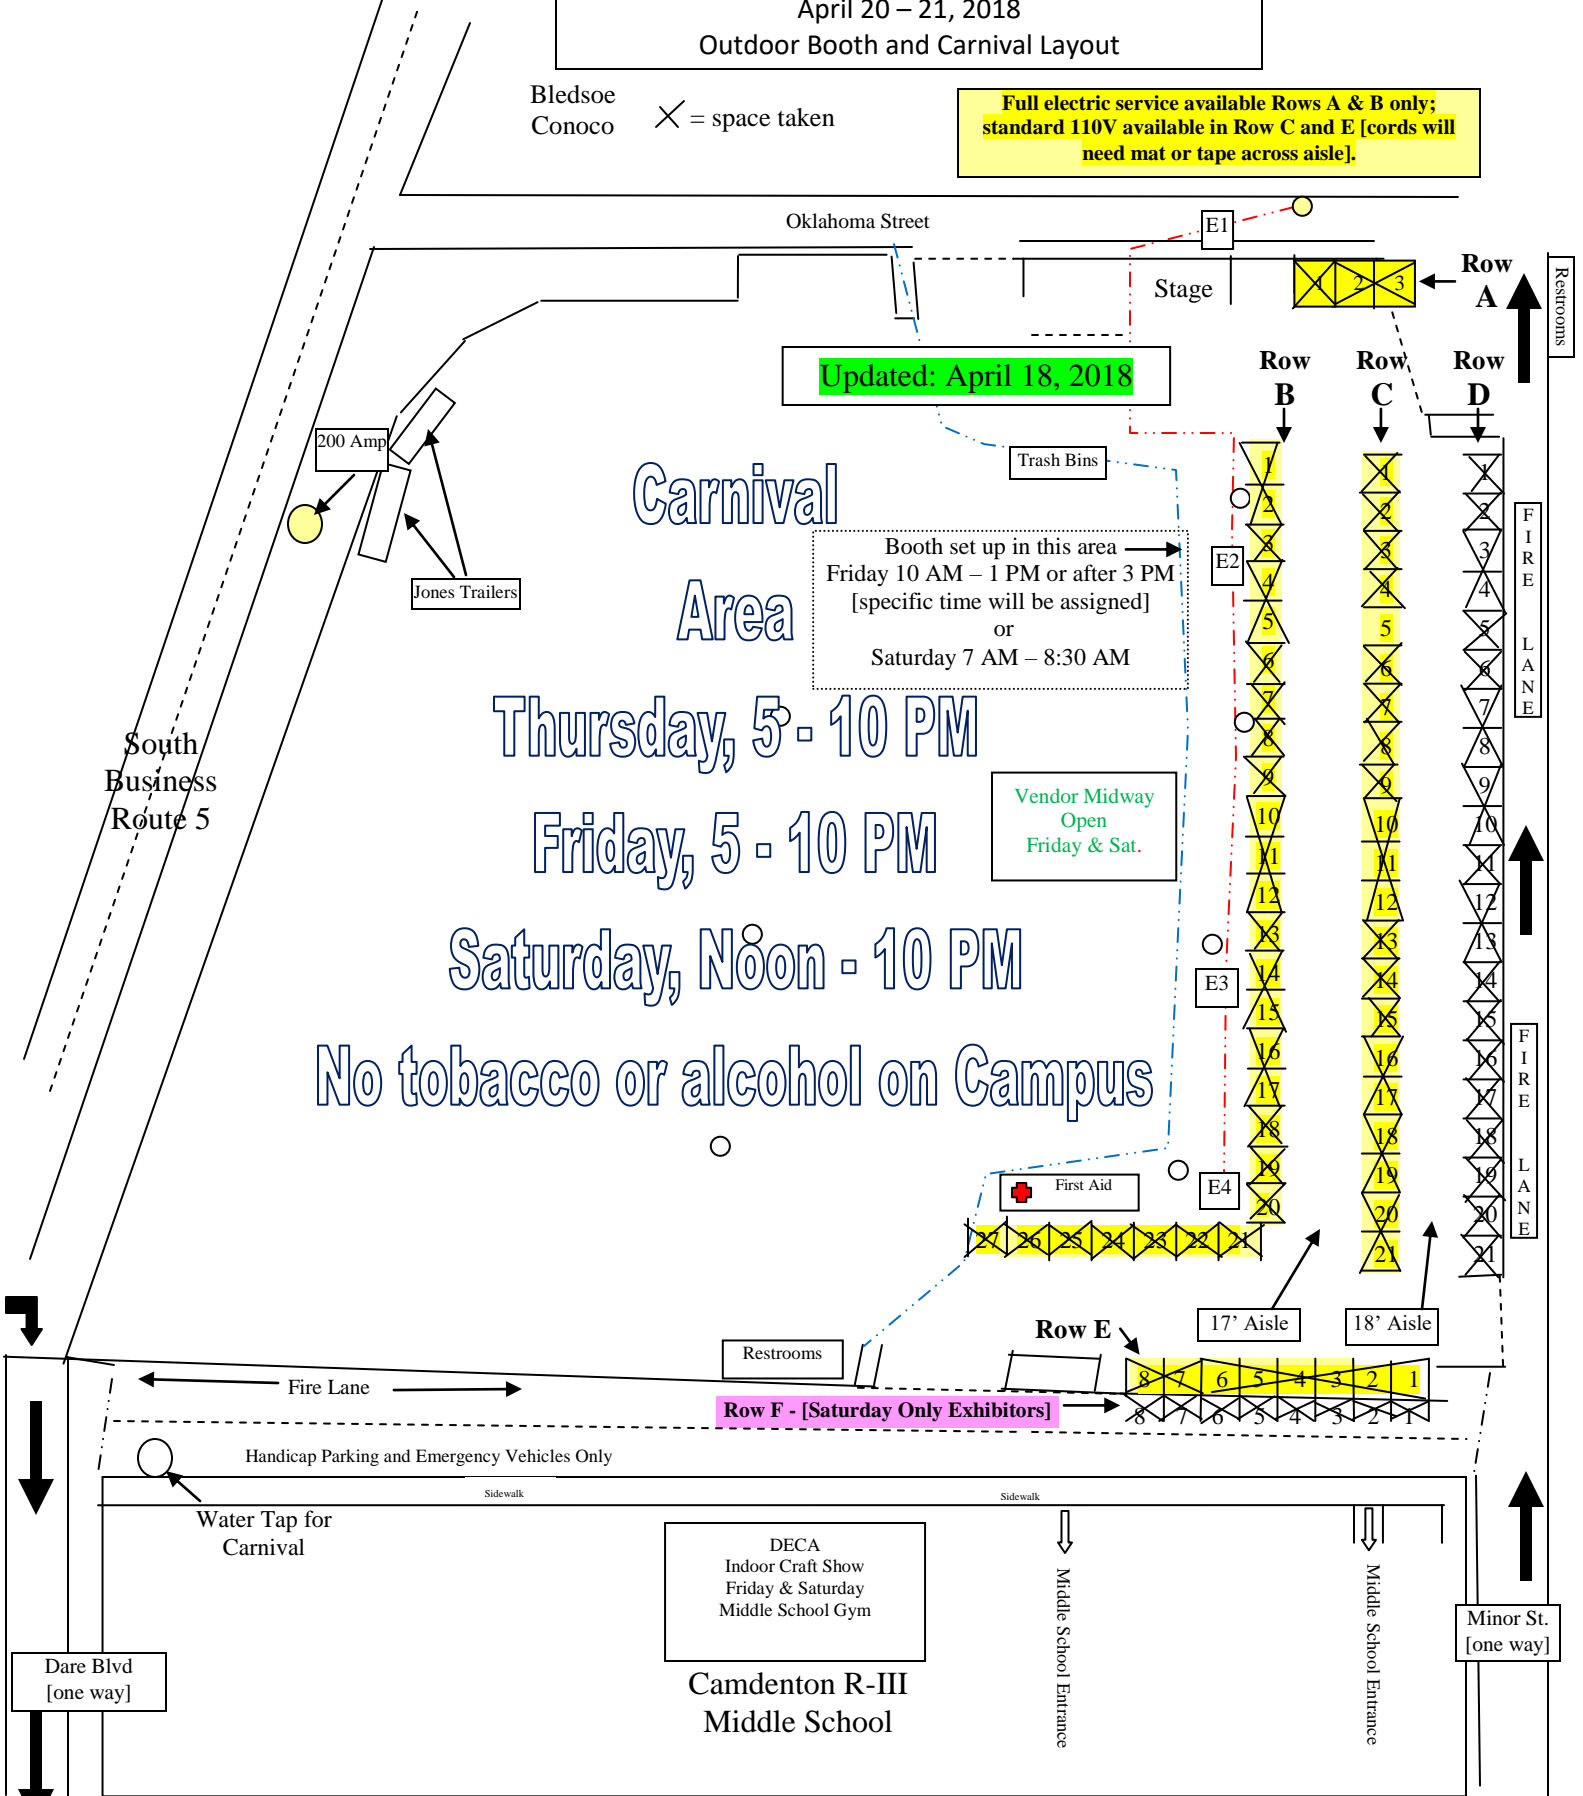

# 68th Annual Dogwood Festival

April 20 – 21, 2018  
Outdoor Booth and Carnival Layout

Bledsoe  
Conoco    X = space taken

Full electric service available Rows A & B only;  
standard 110V available in Row C and E [cords will need mat or tape across aisle].

Updated: April 18, 2018

Booth set up in this area  
Friday 10 AM – 1 PM or after 3 PM  
[specific time will be assigned]  
or  
Saturday 7 AM – 8:30 AM

Vendor Midway  
Open  
Friday & Sat.

Carnival Area

Thursday, 5 - 10 PM

Friday, 5 - 10 PM

Saturday, Noon - 10 PM

No tobacco or alcohol on Campus

Row F - [Saturday Only Exhibitors]

DECA  
Indoor Craft Show  
Friday & Saturday  
Middle School Gym

Camdenton R-III  
Middle School

Minor St.  
[one way]