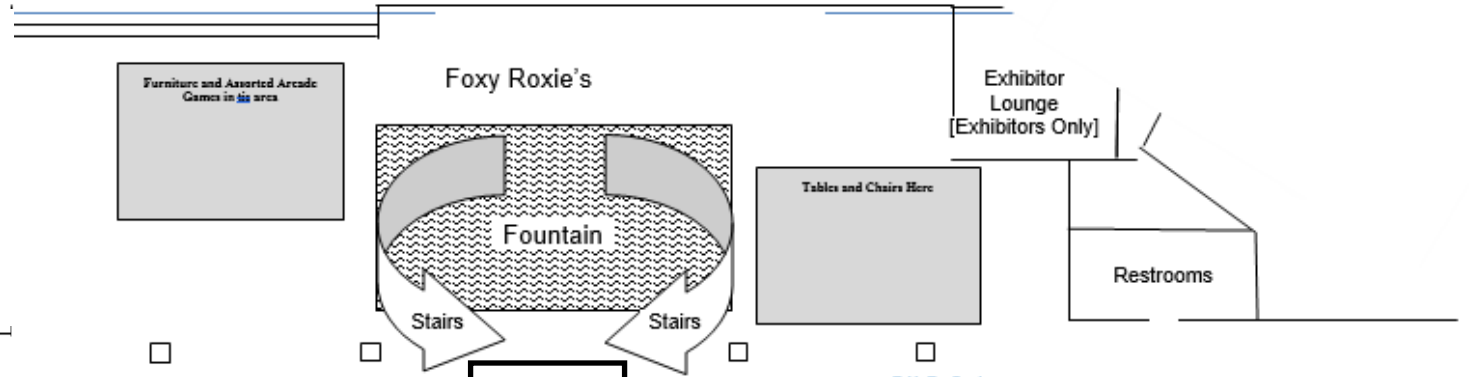

## The Regalia Hotel & Conference Center Lake Ozark, Missouri

Friday, February 17, 3-7 PM  
 Saturday, February 18, 9 AM – 5 PM  
 Booths are on the same floor level.  
 \*Booth sizes not to scale.

S42					1	1	1	1	1	1	1	1	1	1			BULK 2	
S41					2	2	2	2	2	2	2	2	2	2			BULK 3	
S40					3	3	3	3	3	3	3	3	3	3			BULK 4	
S39					4	4	4	4	4	4	4	4	4	4				
S38					5	5	5	5	5	5	5	5	5	5				
S37					7	7	7	7	6	6	7	7	6	6				
S36					A	B	C	D	E	F	G	H	I	J	K	L	M	N