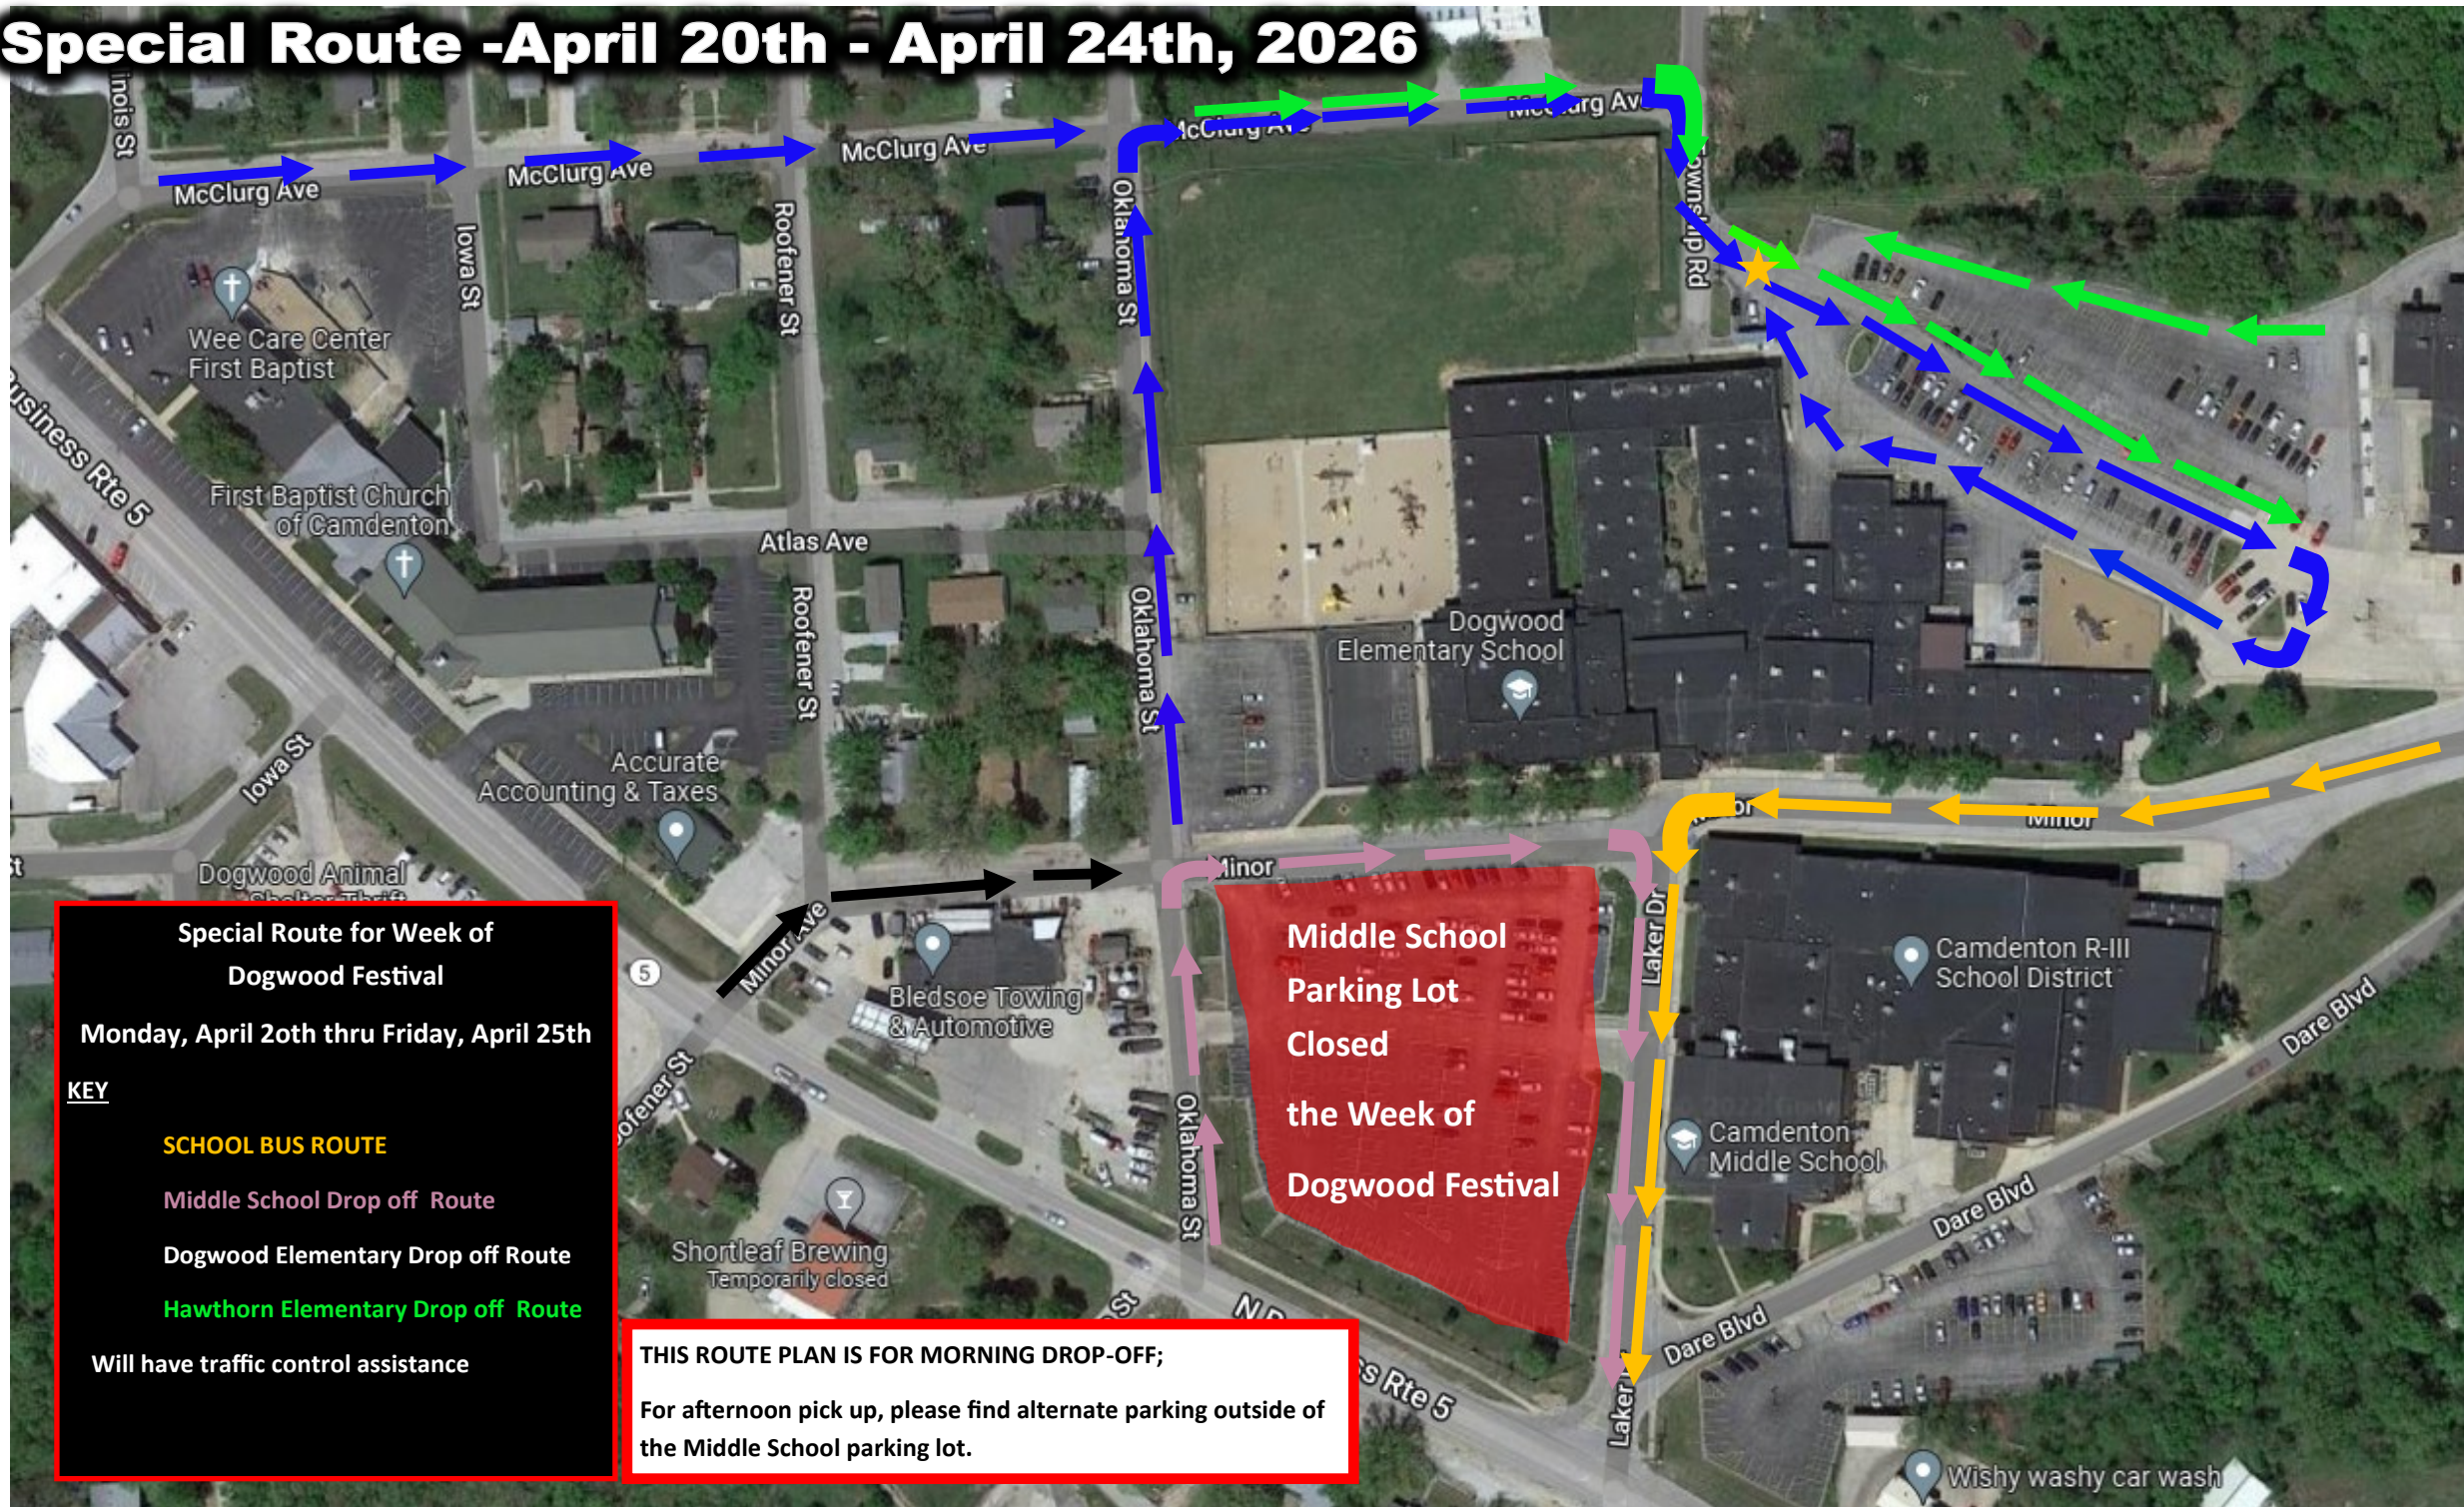

# Special Route -April 20th - April 24th, 2026

Special Route for Week of  
Dogwood Festival

Monday, April 20th thru Friday, April 25th

**KEY**

**SCHOOL BUS ROUTE**

Middle School Drop off Route

Dogwood Elementary Drop off Route

Hawthorn Elementary Drop off Route

Will have traffic control assistance

**THIS ROUTE PLAN IS FOR MORNING DROP-OFF;**  
For afternoon pick up, please find alternate parking outside of  
the Middle School parking lot.

Middle School  
Parking Lot  
Closed  
the Week of  
Dogwood Festival